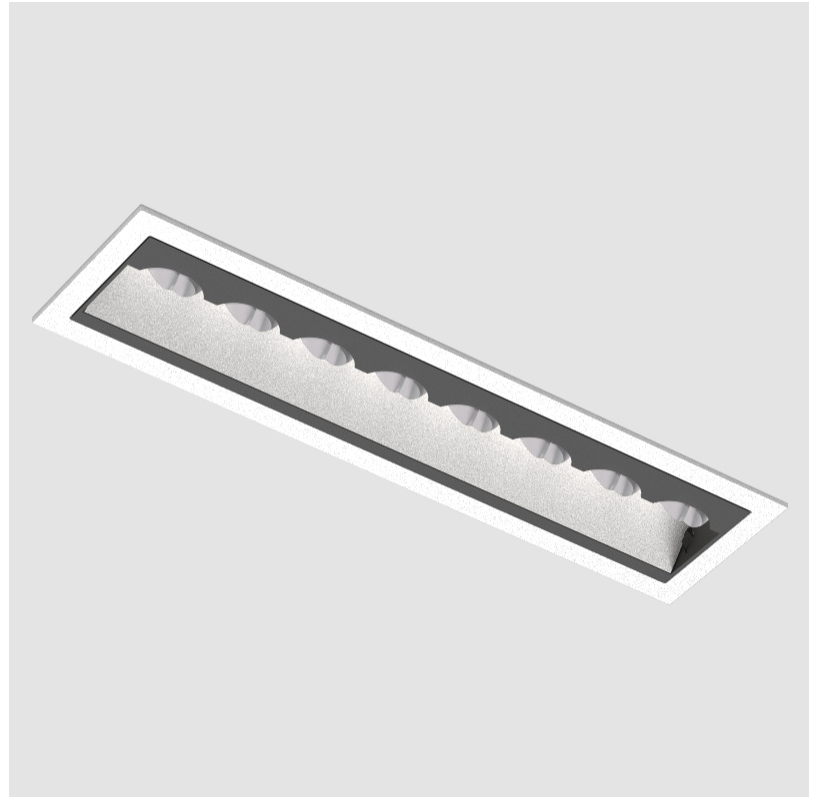

GENERAL

Series: Magiq Hollow Wallwash
Subseries: Magiq Hollow Wallwash Korona
Brand: Prolicht
Division: Architectural
Mounting Type: Recessed
Mounting Location: Ceiling
Subcategory: Wallwash

PHYSICAL

Shape: Rectangle
Length (mm): 177
Length (in): 6 ¹⁵/₁₆
Width (mm): 45
Width (in): 1 ³/₄
Height (mm): 64
Height (in): 2 ¹/₂
Ceiling Thickness (mm): 5 - 30
Min. Recessing Depth (mm): 100
Min. Recessing Depth (in): 3 ¹⁵/₁₆
Light Distribution: Downlight
Weight (kg): 0.395
Weight (lbs): 0.87
Fixture Finish: SSR / BKV / CWI / CRY / HAB / UFT / ITA / RUA / FTG / MYG / LOD / PUS / FRO / FUP / KIA / POP / BLS / SPG / MEY / GOH / GUM / CHC / COM / ABZ / JAG / OBR / MOS / ROR
Holder Finish: WHI / BLK
Fixture Material: Aluminum Die Cast

ELECTRICAL

Lamp Type: LED (Zhaga Standard)
Input Wattage (W): 19
Total Output Wattage (W): 17.2
Dimming: Tri-Mode (Non-Dimming and Phase Dimming (120Vac only) and 0-10V Dimming)
Driver Included: No
Driver Location: Remote
Driver Type: Constant Current - Universal
Driver Class: Class 2
Input Voltage (V): 120 - 277
Constant Current (mA): 700

LED

Number of LEDs: 8
Color Temperature (°K): 2700 / 3000 / 3500 / 4000
Max. Delivered Lumen (lm): 1110 / 1180 / 1323 / 1350
CRI: >90 CRI
Efficiency (%): 82.3
Lamp Life (hrs): 50000

OPTICAL

RATINGS AND CERTIFICATIONS

Certified By: CSA Certified to UL and CSA Standards
IP rating: IP20