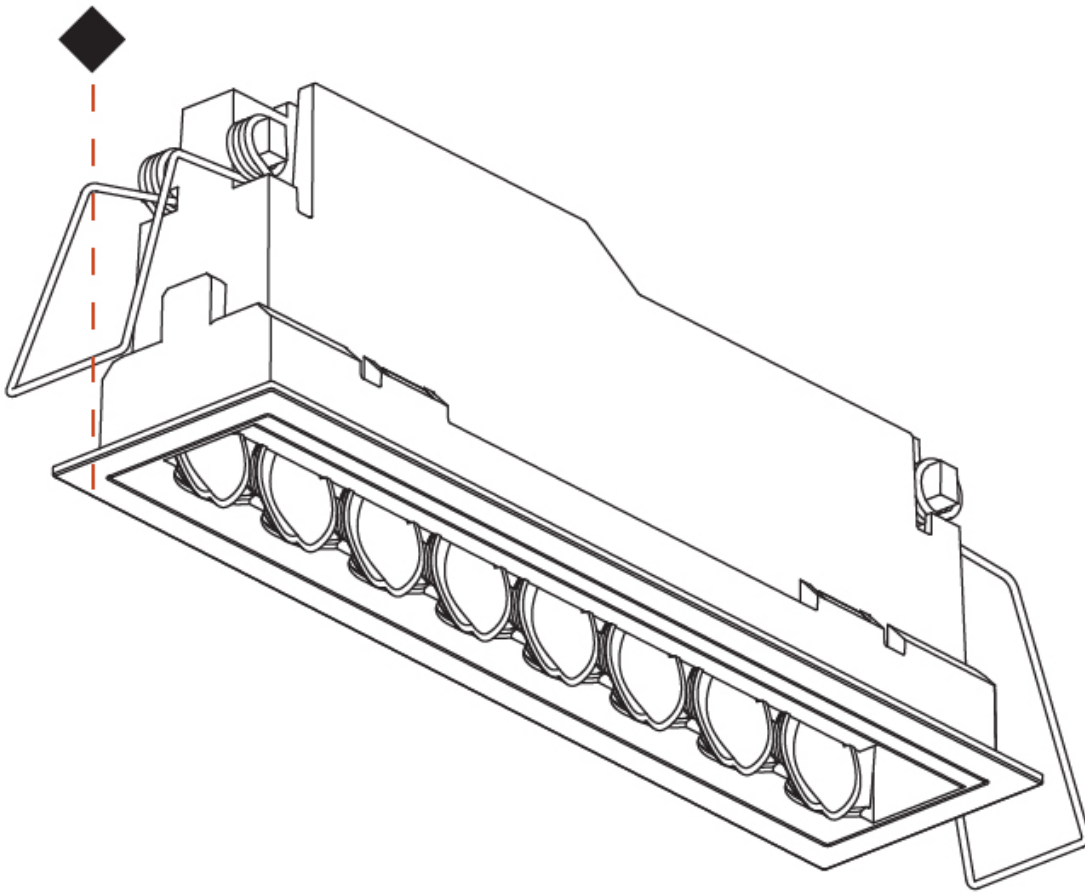

MAGIQ HOLLOW WALLWASH RECESSED

A35582-

PROJECT _____

TYPE _____

SPECIFIER _____

QUANTITY _____

DATE _____