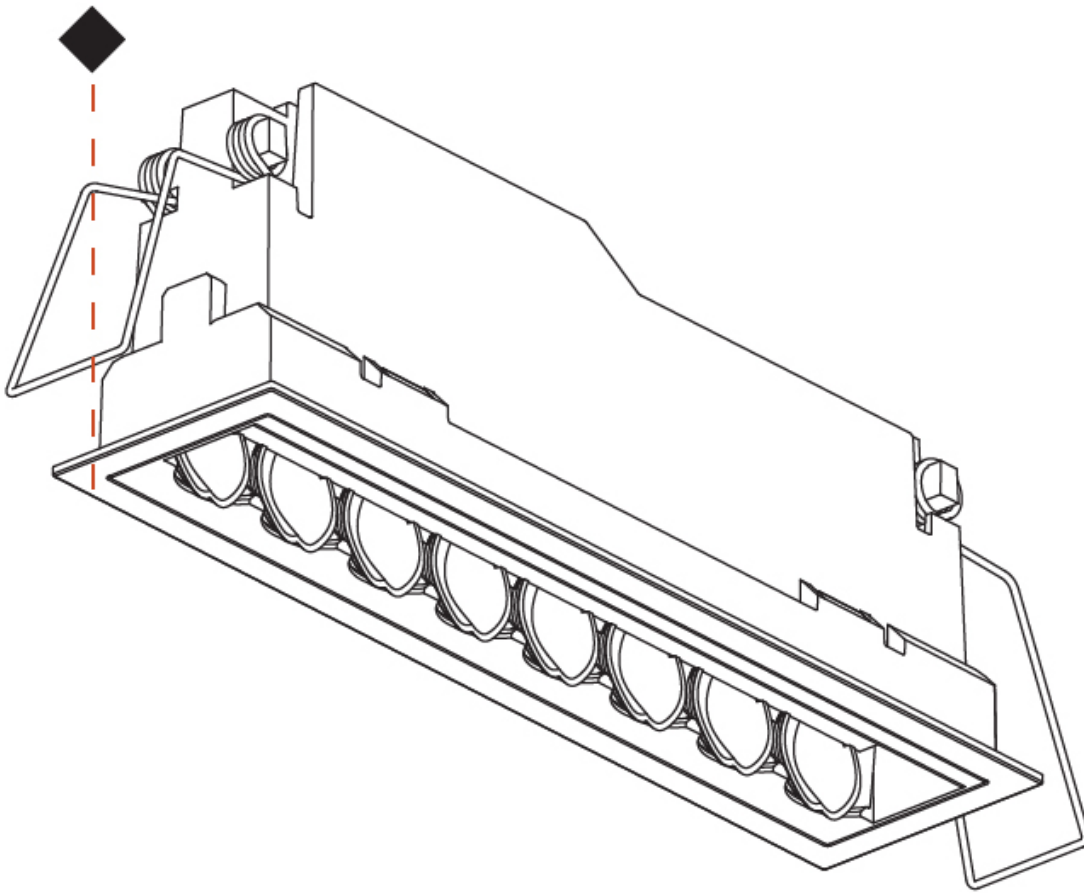

Certified By: CSA Certified to UL and CSA Standards
IP rating: IP20

MAGIQ HOLLOW WALLWASH KORONA RECESSED

A35584-

PROJECT

TYPE

SPECIFIER

QUANTITY

DATE