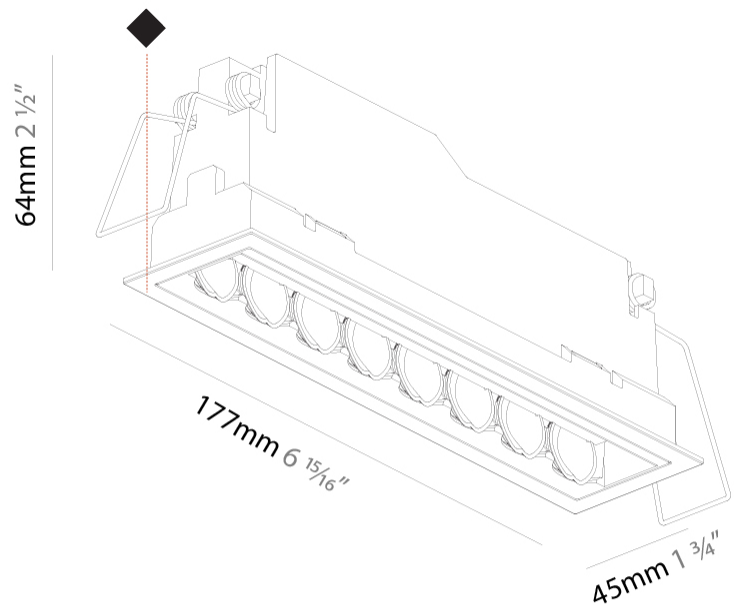

GENERAL

Series: Magiq Hollow Wallwash
Subseries: Magiq Hollow Wallwash
Brand: Prolicht
Division: Architectural
Mounting Type: Recessed
Mounting Location: Ceiling
Subcategory: Wallwash

PHYSICAL

Shape: Rectangle
Length (mm): 177
Length (in): 6 ¹⁵ / ₁₆
Width (mm): 45
Width (in): 1 ³ / ₄
Height (mm): 64
Height (in): 2 ¹ / ₂
Ceiling Thickness (mm): 5 - 30
Ceiling Thickness (in): 1/16 - 1 ³ / ₁₆
Min. Recessing Depth (mm): 100
Min. Recessing Depth (in): 3 ¹⁵ / ₁₆
Light Distribution: Downlight
Fixture Finish: SSR / BKV / CWI / CRY / HAB / UFT / ITA / RUA / FTG / MYG / LOD / PUS / FRO / FUP / KIA / POP / BLS / SPG / MEY / GOH / GUM / CHC / COM / ABZ / JAG / OBR / MOS / ROR
Fixture Material: Aluminum Die Cast
Cut-out Measurements: 170mm / 6 11/16" x 38mm / 1 1/2"

OPTICAL

RATINGS AND CERTIFICATIONS

Certified By: CSA Certified to UL and CSA Standards
IP rating: IP20

100mm
3 ¹⁵/₁₆"

5 - 30 mm
³/₁₆" - 1 ³/₁₆"

170mm x 38mm
6 ¹¹/₁₆" x 1 ¹/₂"

MAGIQ HOLLOW WALLWASH RECESSED

A35582-